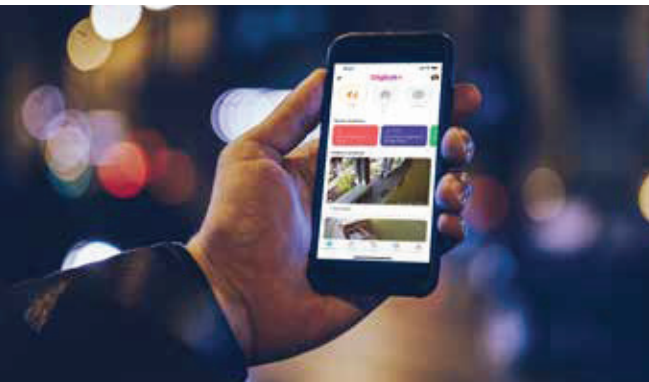

SmartHOME

COMPLETE HOME CONTROL

RIGHT FROM YOUR PHONE

 Digicel+

The SmartHOME system that keeps you in touch and in control.

Stay protected and in the know

Watch live video streaming and get instant alerts when doors or windows are opened - no matter where you are.

Your home in your hands

Quick and convenient access and control to your SmartHOME system from virtually anywhere.

24/7 professional monitoring

We'll monitor your home for alarms, smoke or water leaks to notify you and the emergency services as needed.

Home control from anywhere

The SmartHOME mobile app gives quick and convenient access to your whole system, so you can have complete control from virtually anywhere. The app turns your smartphone or tablet into a home control centre in the palm of your hand.