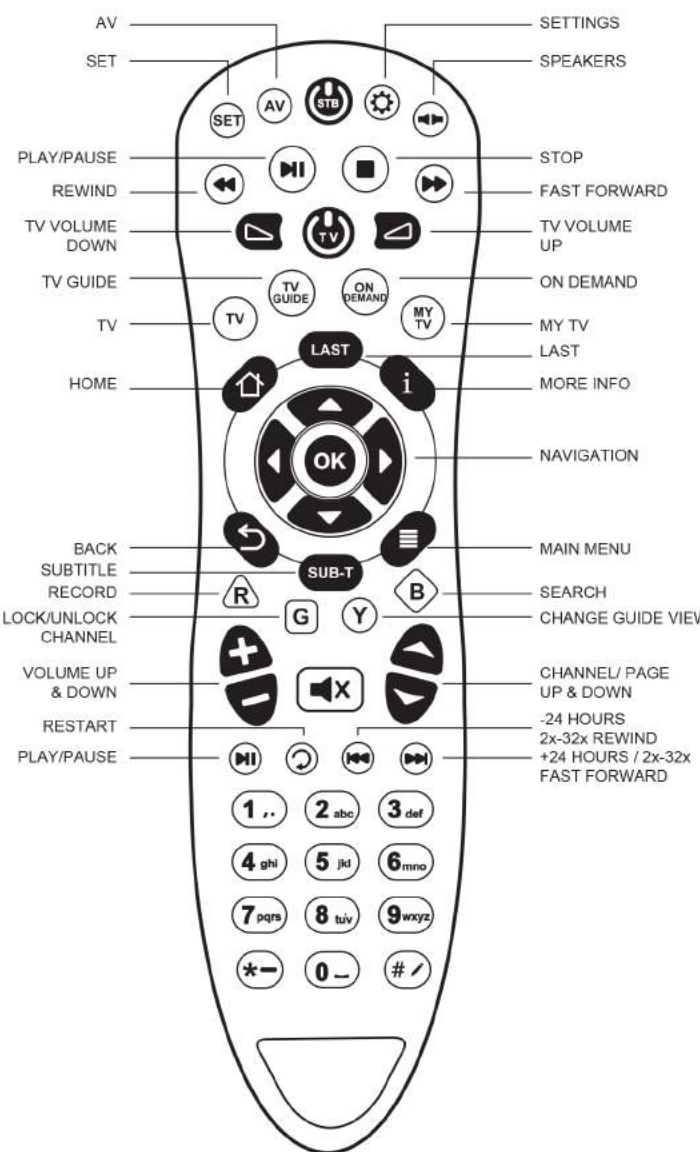

Universal Remote Control

Battery Installation and Information

Programming Device - Code Input Setting

Code List

GDRC-890DGW

The GDRC-890DGW remote control requires two AA Batteries. To install the batteries

- 1** Remove the battery cover.
- 2** Insert the batteries, matching the batteries to the (+) and (-) marks inside the battery compartment.
- 3** Press and push the battery cover back into the place.

Caution:
If you do not plan to use the remote for an extended period, remove the batteries. They can leak chemicals that can destroy electronic parts.

Overview

GDRC-890DGW Remote control is the newly designed 2in1 remote controlling for 2 devices of TV & CBL. You can program your Remote Control to operate most models of most brands of infrared remote-controlled TV's in the world including the most updated Flat Screen TV's.

- 1** Turn on the TV Power.
- 2** Locate the 4 digit code corresponding to your device in the code list.
1.. 5 jk 8 tuv 9 wxyz
- 3** Press "SET" button until the LED lights up, and then release all buttons.
- 4** Input the 4 digit number you chose from the code list. The LED will flash one time for every digit you enter. Once the correct code is entered the LED will light off and exit the program mode.
1.. 2 abc 3 def 4 gh 5 jk 6 mno 7 pqrs 8 tuv 9 wxyz 0 -
- 5** If the wrong code is entered, the LED will flash 3 times indicating exit of the setting mode. Please repeat step 4 or follow the Auto search mode programming option.
- 6** After inputting the codes, please test the remotes working status on the device. If device is not controllable, please choose another set of 4 digital codes from the code list & repeat step 1-4 to make sure your remote is workable.
Note: If not keys pressed in 20 seconds, the LED will light off to exit the setting mode.